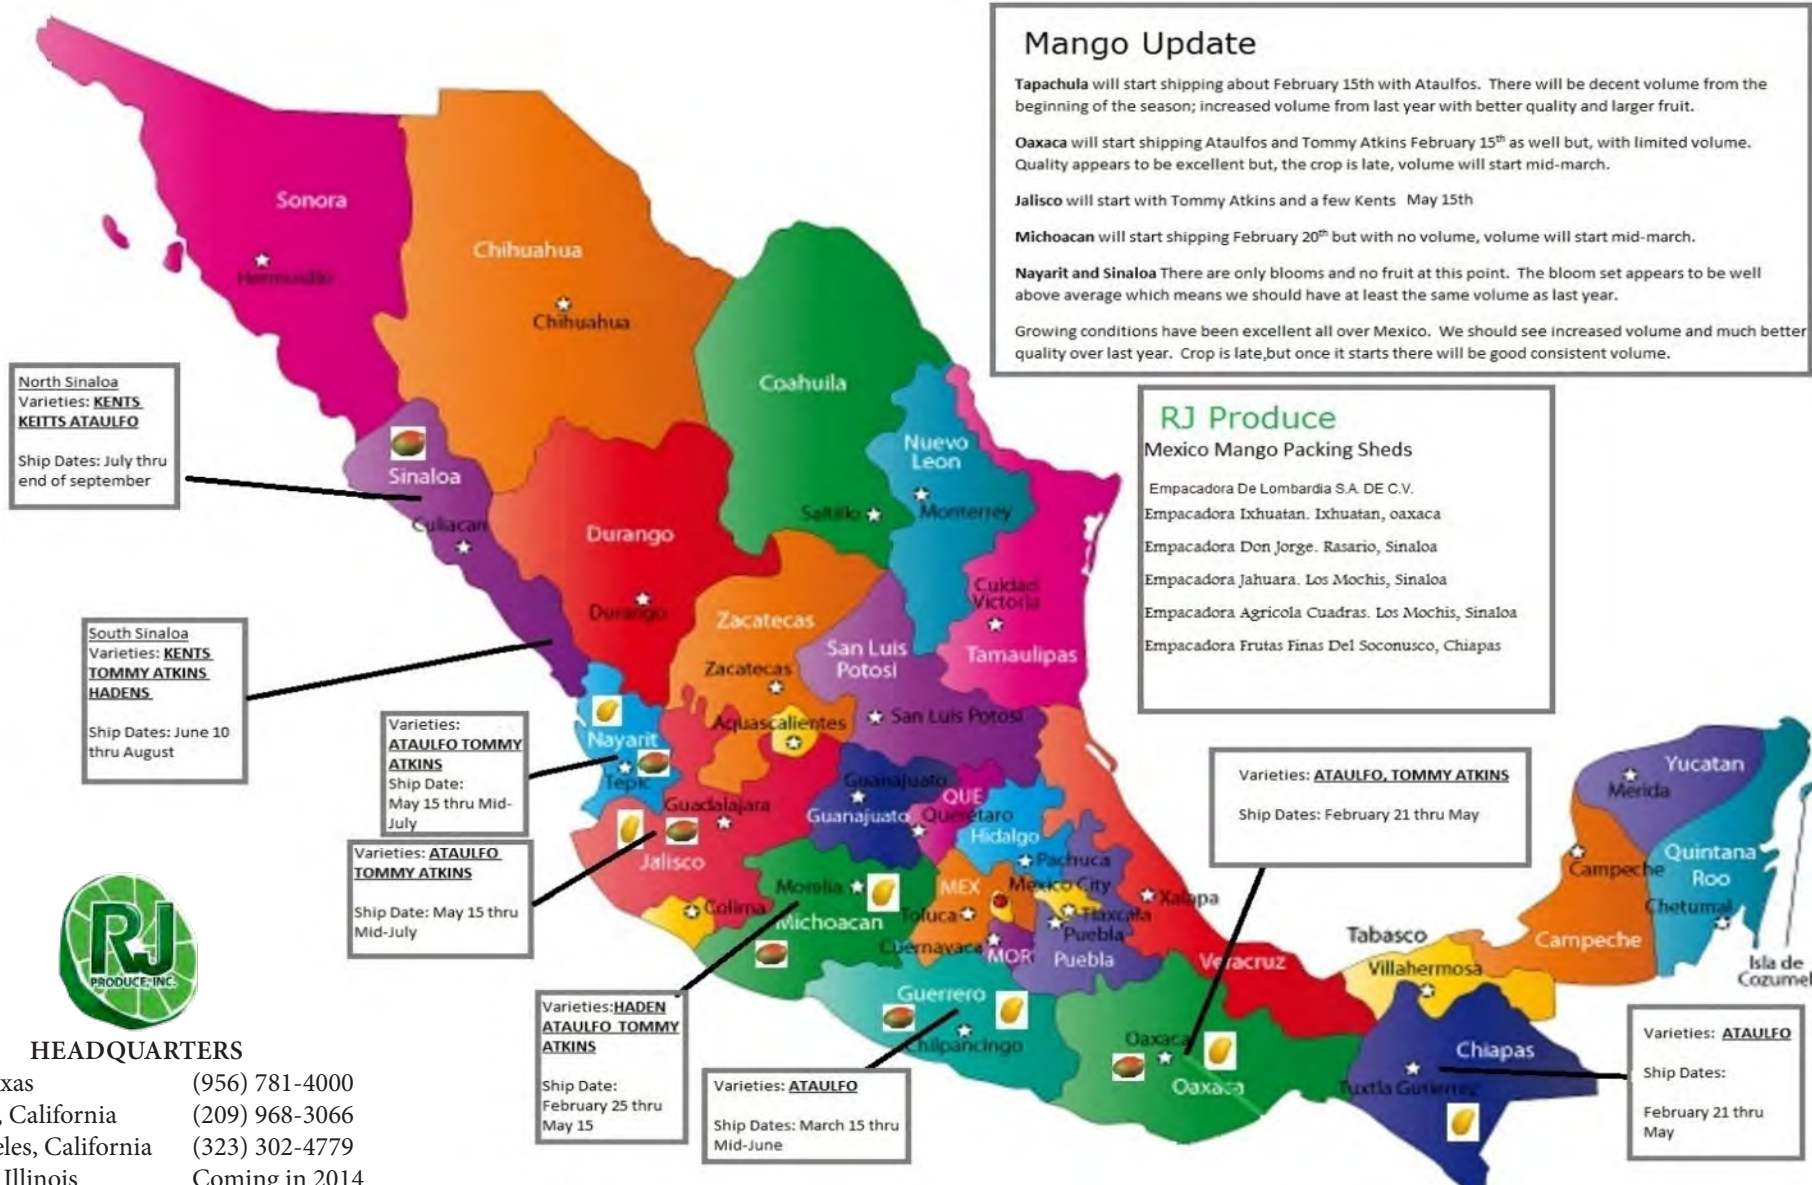

MEXICAN MANGOES

PRODUCTION REGIONS

HEADQUARTERS

Pharr, Texas (956) 781-4000
 Modesto, California (209) 968-3066
 Los Angeles, California (323) 302-4779
 Chicago, Illinois Coming in 2014